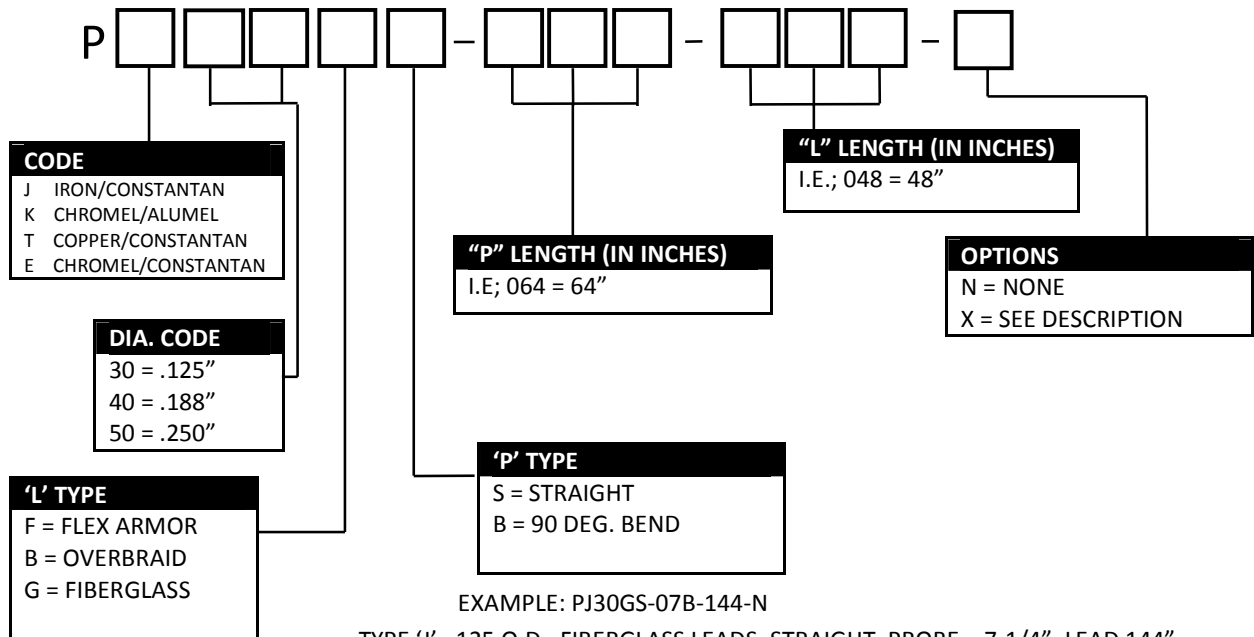

PLAIN

HOW TO CONSTRUCT A PART NUMBER

THERMOCOUPLE INNOVATIONS, INC. 1251 POMONA ROAD, UNIT 106 CORONA, CA 92880
 PHONE (951) 215-7070 FAX (951) 279-1641 WEBSITE: WWW.TCI-INC.COM